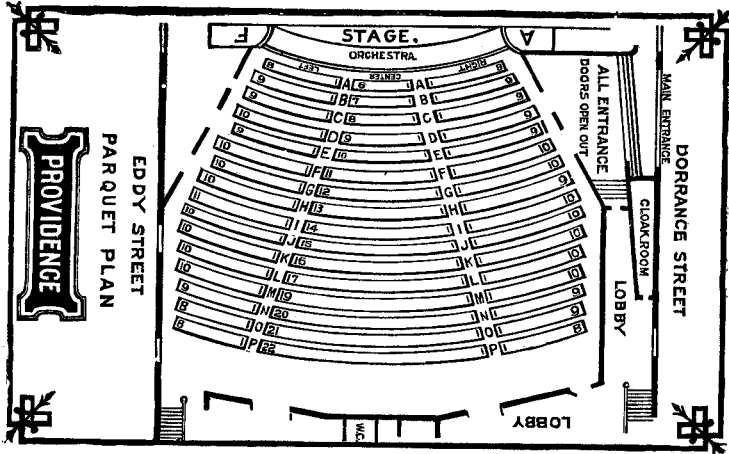

PROVIDENCE OPERA HOUSE.

DORRANCE ST., PROVIDENCE.

PARUQUET.